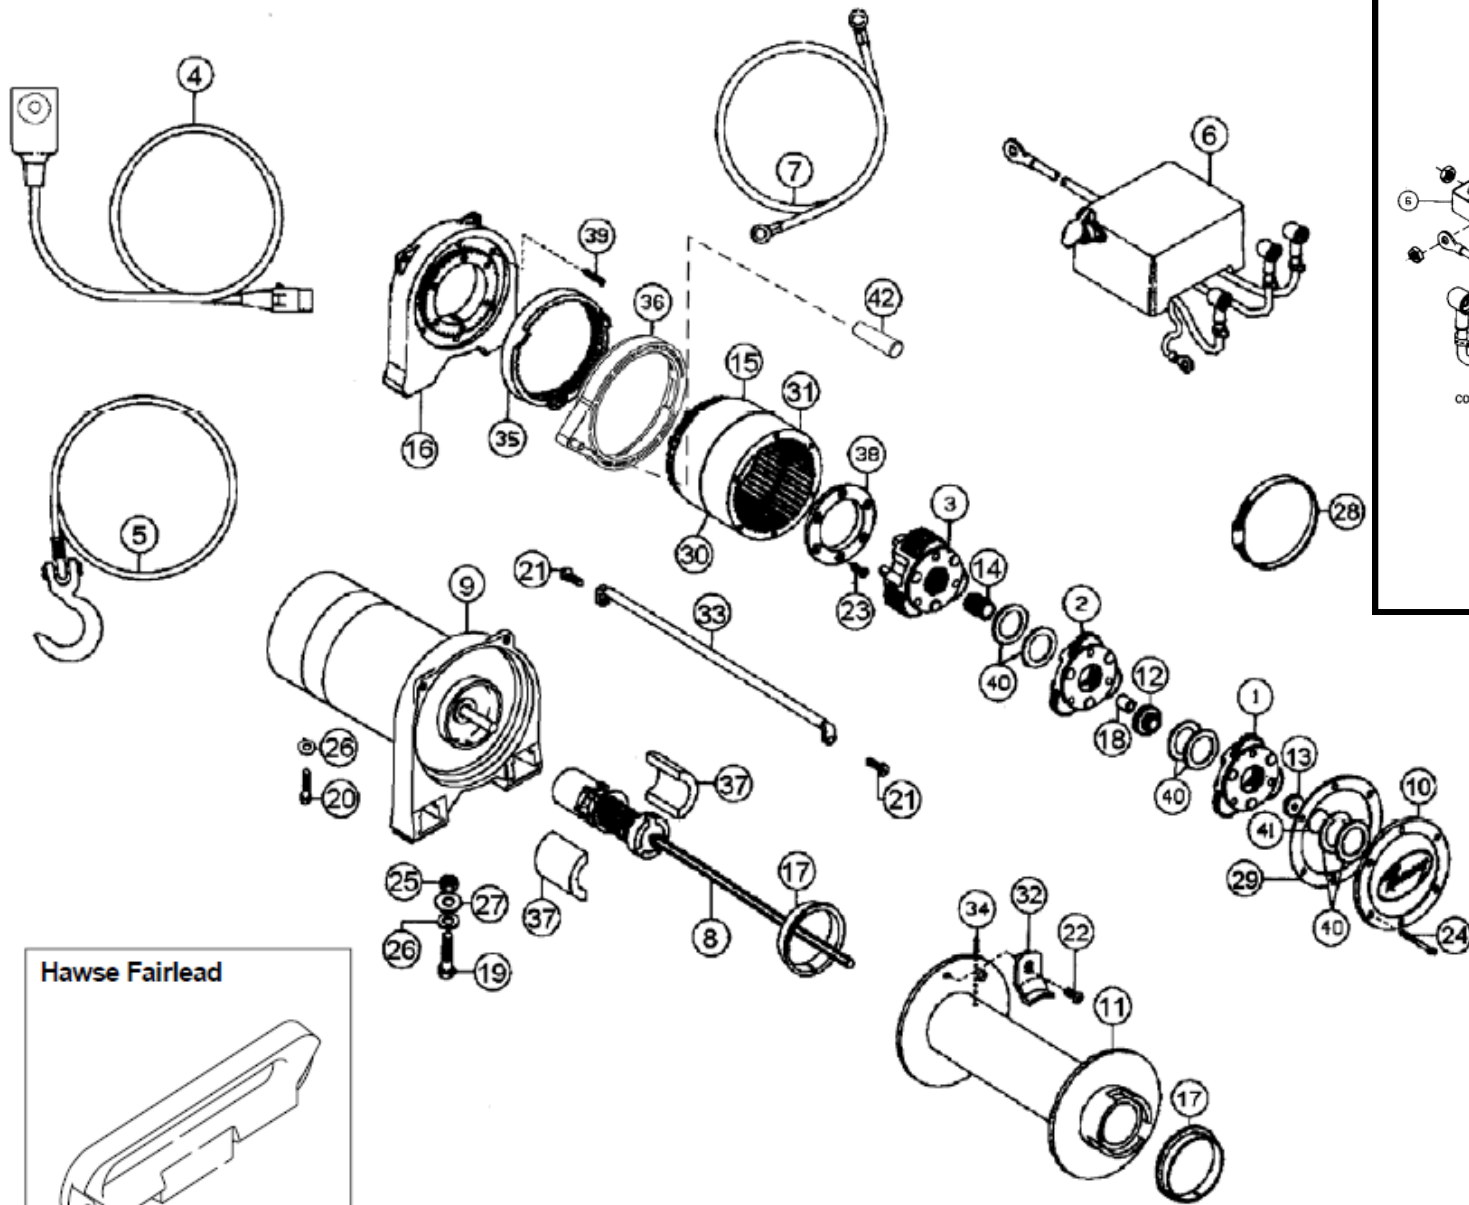

Ramsey REP9.5e

Hawse Fairlead

Ramsey REP9.5e

Winch parts

Item No.	Qty.	Part No.	Description
1	1	247009	Gear Carrier Ass'y.-Input
2	1	247022	Gear Carrier Ass'y-Intermediate
3	1	247023	Gear Carrier Ass'y-Output
4	1	251110	Switch Ass'y
5	1	251118	Cable Assembly
6	1	278158	Solenoid Ass'y
7	1	289141	Cable-Ground
8	1	296181	Brake/Shaft Ass'y
9	1	296589	Motor Assembly
10	1	328138	Cover-Gear Housing
11	1	332193	Drum-Cable
12	1	334147	Gear-Intermediate Sun
13	1	334154	Gear-Input Sun
14	1	334197	Gear-Output Sun
15	1	334171	Gear-Ring, Output
16	1	338332	End Bearing
17	2	412056	Bushing-Drum
18	1	412061	Bushing-Shaft
19	4	414316	Capscrew 3/8-16NC x 1-1/4 Lg. Hx. Hd. Gr.5, Z/P
20	1	414370	Capscrew 3/8-24NF x 1/2 HX HD ZP GR5
21	4	414823	Capscrew 1/4-20NC x 3/4 Lg. Soc. Button Hd.
22	1	414830	Capscrew 1/4-20NC x 3/8 Lg. Soc. Button Hd.
23	6	414861	Capscrew 1/4-20NC x 3/4 Lg. Flat Hd. Soc. NYLOK
24	6	414868	Capscrew 1/4-20NC x 2-1/2 Lg. Flat Hd. Soc. NYLOK
25	4	418035	Nut 3/8-16NC Hx. Reg. Z/P
26	5	418177	Lockwasher-3/8 Med. Sect. Z/P
27	4	418181	Washer-Flat 3/8 ID S.A.E. Z/P
28	1	424023	Clamp
29	1	442208	Gasket-Cover
30	1	442219	Gasket-Ring Gear
31	1	444077	Gear-Ring, Input
32	1	448046	Cable Anchor
33	2	448049	Tie Bar
34	1	470053	Roll Pin-1/8 Dia. x 3/8 Lg.
35	1	477002	Locking Ring
36	1	477013	Cam Ring
37	2	477004	Ring-Half
38	1	479007	Retainer-Ring Gear
39	6	494077	Spring
40	6	518020	Thrust Washer
41	1	518027	Thrust Disc
42	1	452005	Shifter Lever

Winch Control parts

Item No.	Qty.	Part No.	Description
1	1	289015	Wire Assembly—Battery Red 72"
2	1	289091	Wire Assembly—Black 16 Ga. x 1-1/2" Lg.
3	1	289092	Wire Assembly—Black 6 Ga. x 3-1/2" Lg.
4	3	289171	Wire Assembly—Motor Lead
5	1	289208	Wire Assembly—Ground
6	2	364002	Strap—Copper
7	1	408102	Bracket
8	1	413024	Cover—Solenoid
9	3	414053	Capscrew 1/4—20NCx1-1/4Lg.Hx.Hd. Z/P
11	7	416216	Screw #10—24NCX 1/2" Lg. Rd. Hd. Z/P
12	2	416227	Screw #10—24NCX 3/4" Lg. Truss Hd. Black
13	6	418004	Nut—Hx. Reg. #10—24NC Z/P
14	6	418014	Nut—Hx. Reg 1/4—20NC Z/P
16	3	418140	Washer #10 SAE Flat Z/P
17	2	418141	Lockwasher #10 Med. Sect. Z/P
18	3	418149	Lockwasher 1/4 Med. Sect. Z/P
20	3	418411	Nutsert #10—24NC
21	3	418514	Spacer
22	1	430013	Connector Female—Molded
23	2	440071	Terminal Tab
24	2	440110	Solenoid
25	1	440111	Strap—Copper
26	1	482029	Cover—Female Connector