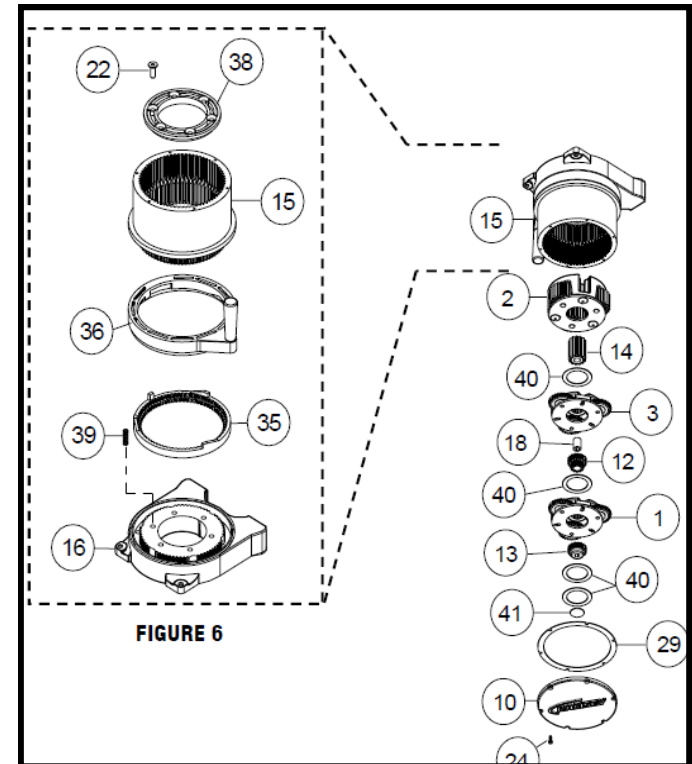

Ramsey REP9.5e

Hawse Fairlead

Replacement Kit #251152

Note: All unidentified hardware comes supplied with the solenoid.

FIGURE 6