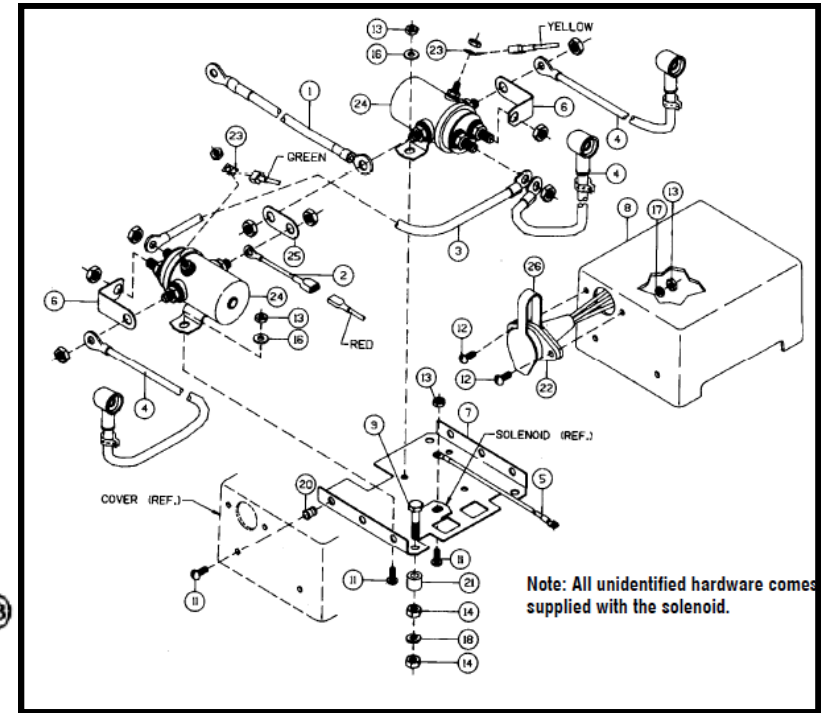

Note: All unidentified hardware comes supplied with the solenoid.