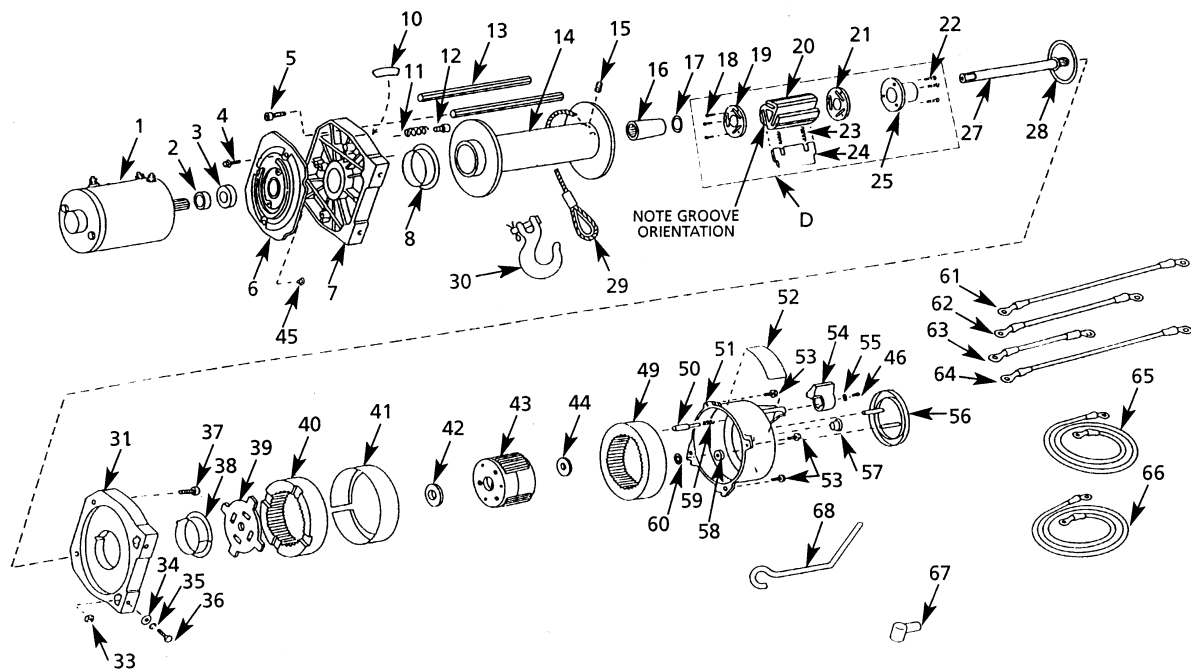

Superwinch X9

1	12 V 4.2HP DC Motor (incl. thru bolts)	90-33333	1	33	3/8-16 Square Nut	90-23084-04	4
2	Motor Spacer	90-10354	1	34	3/8 Flat Washer	92-23027-05	4
3	Ball Bearing	94-23079-05	1	35	3/8 Lock Washer	92-23057-01	4
4	1/4-20 x 5/8 Self tapping hex head screw	90-23039-10	3	36	3/8-16 x 1 Hex Head Bolt, Grade 8	90-23226-01	4
5	1/4-20 x 3/4 Socket Head Cap Screw	90-23055-06	2	37	1/4-20 x 3/4 Socket Head Cap Screw	90-23055-06	2
6	Motor Adapter	90-32415	1	38	Drum Bearing	90-12575	1
7	Outboard Drum Support (incl. item 10)	90-32255	1	39	Drum Driving Plate	90-22183	1
8	Drum Bearing	90-12575	1	40	Output Ring Gear	90-32232-01	1
10	Winding Direction Label	92-10211	1	41	Ring Gear Bearing	90-22607	1
11	Drag Button Spring	90-23152-08	1	42	Carrier Bushing	90-10417	1
12	Drag Button	90-22612	1	43	Planet Carrier Assembly	90-32238	1
13	Tie Rod	90-20033	2	44	Gearbox Bushing	90-10418	1
14	Drum	90-31069-04	1	45	Plastic Closure	90-23171-05	2
15	M8 x 10 Socket Set Screw	94-23164-09	1	46	8/32 x 3/8 Pan Head Screw	90-23032-17	1
16	Drive Shaft Coupling	90-22110	1	49	Fixed Ring Gear	90-32233-01	1
17	Washer	90-23120-08	2	50	Lock Pin	90-22252-01	1
D	Brake Assembly	90-25036	1	51	Gearbox Housing (w/ 52, 56-58, 60)	90-32256	1
27	Drive Shaft Assembly	90-22254	1	52	Warning/Clutch Operation Label	90-22263	1
28	Thrust Washer	90-12574	1	53	1/4-20 x 5/8 Self Tapping Hex Head Screw	90-23039-10	4
29	5/16 x 100 ft. Wire Rope w/o Hook	1580	1	54	Clutch Lever	90-32248	1
30	Clevis Hook Assembly	94-20116	1	55	#8 Int. Tooth Lock Washer	90-23048-03	1
31	Inboard Drum Support	90-32168	1	56	Dust Cover	90-22103	1
				57	Plug	90-23171-07	1
				58	Rubber Washer	92-10194	2
				59	Clutch Spring	90-23152-07	1
				60	Push-On Retainer	90-23213-04	2
				61	2 AWG x 20" Lead Wire Assembly (Blue)	90-22635-25	1
				62	2 AWG x 20" Lead Wire Assembly (Yellow)	90-22635-26	1
				63	2 AWG x 20" Lead Wire Assembly (Red)	90-22635-27	1
				64	10 AWG x 24" Lead Wire Assembly	90-22635-33	1
				65	2 AWG x 72" Lead Wire Assembly (Yellow)	90-22635-08	1
				66	2 AWG x 72" Lead Wire Assembly (Red)	90-22695-05	1
				67	2 AWG Boot Terminal	90-23247-04	3
				68	Hand saver	89-32300	1