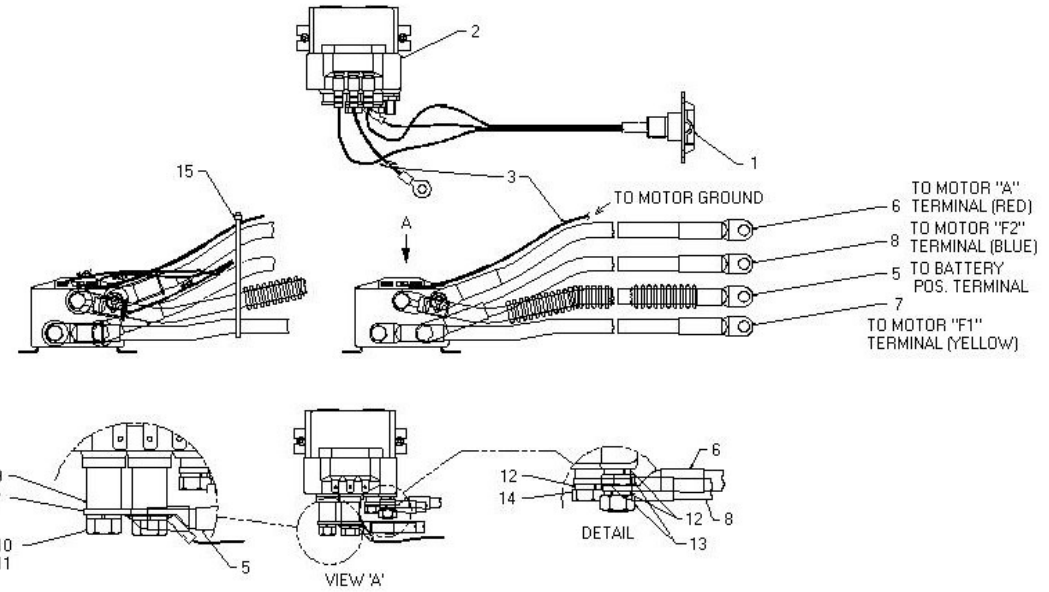

Superwinch X9 Solenoid Options

70	RUBBER Body Pendant Control (see insert) (suit PZQ93 0030 & PZQ93 00040)	2272	1
71	Toggle Switch (suit 2270 Pendant only) Not Shown	90-14141	1
72	#8-32 x 5/8 Screw	90-23032-03	2
73	Connector Assembly w/ Wires (PZQ93 00010 only)	90-22115	1
73	Connector Assembly w/Wires (PZQ93 00030)	90-14140	1
74	Solenoid Cover (w/ Logo)	90-32187	1
75	#8-32 Hex Flange Nut	90-23149-06	2
76	- Not Applicable for this model	--	-
77	12 VDC Solenoid	92-20172	2
78	Top Bus Bar	92-12383	1
79	8-32 x 1/2 Self Tapping Screw	92-23039-01	4
80	5/16-18 Hex Nut	92-23034-04	1
81	5/16 Lock Washer	92-23057-03	1
82	Front Buss Bar w/ Stud	92-12384	1
83	Solenoid Bracket	94-20118	1
84	10-32 Flange Nut	90-23149-01	4
85	Solenoid Base Plate w/ Studs	90-22627-02	1
86	1/4-20 x 3/4 Bolt	Not applicable this model	90-23226-10 4
87	1/4-20 Hex Flange Nut	Not applicable this model	90-23149-02 4
88	Solenoid Pack Bracket	Not applicable this model	90-31027-02 1
89	10-32 x 1/2 Machine Screw	92-23125-01	2
90	Buss Bar #1	92-20126	1
91	1/4 Lock Washer	Not applicable this model	90-23227-02 2
NS	X9 Logo	90-20065	1
NS	Control Pack X9 12V (Pre-wired TMCA spec)	90-32395	1