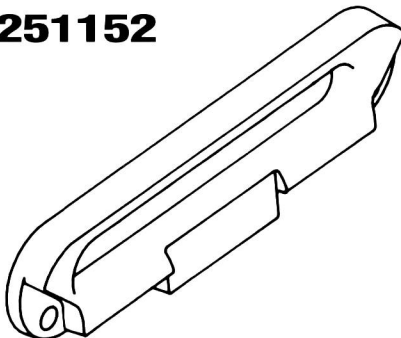

Hawse Fairlead #251152

Mounting hardware included with mounting kits