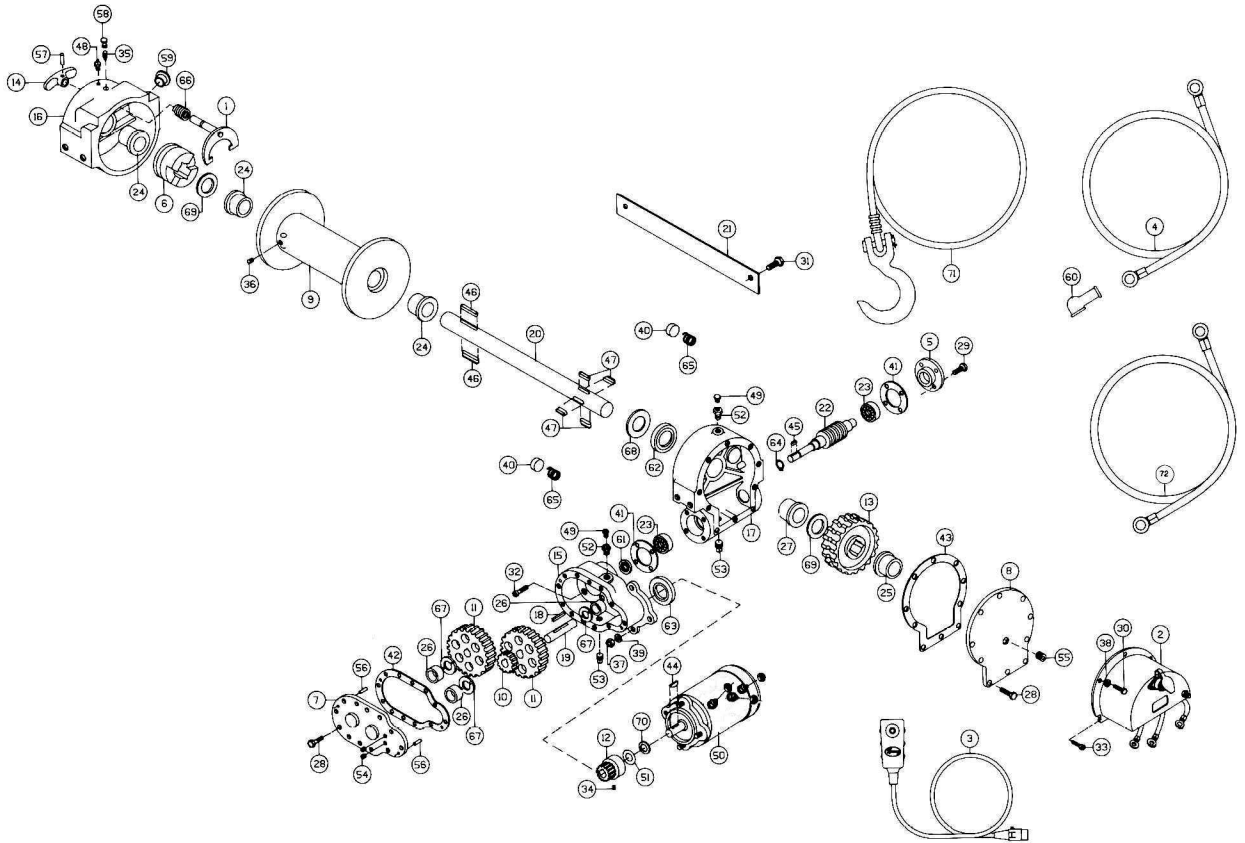

RE 8000

Winch Parts List RE 8000

(Continued)

Item No.	Qty. Req'd	Part No.	Description
1	1	27605□	Shifter Assembly
2	1	278170	Solenoid Assembly
3	1	282001	Switch Assembly
4	1	289015	Battery Cable-Red
5	1	316083	Bearing Cap
6	1	324137	Jaw Clutch
7	1	328106	Cover-Spur Gear Hsg.
8	1	328134	Cover-Worm Gear Hsg.
9	1	332136	Cable Drum
10	1	334001	Idle Gear
11	2	334003	Spur Gear
12	1	334129	Pinion Gear
13	1	334168	Gear R.H.-46:1
14	1	336010	Handle
15	1	338203	Spur Gear Housing
16	1	338208	Clutch Housing
17	1	338281	Gear Housing
18	1	342033	Key
19	1	356901	Shaft-Spur
20	1	357484	Shaft-Drum
21	1	364029	Strap
22	1	368162	Worm-R.H.-46:1
23	2	402002	Bearing-Ball
24	3	412003	Bushing
25	1	412040	Bushing
26	3	412038	Bushing
27	1	412047	Bushing
28	17	414038	Capscrew 1/4-20NC x 3/4 Lg. Hx.Hd. Gr. 5
29	4	414045	Capscrew 1/4-20NC x 1/2 Lg. Hx.Hd. Gr. 5
30	3	414059	Capscrew 1/4-20NC x 1 Lg. Hx.Hd. Z.P. Gr. 5
31	2	414279	Capscrew 3/8-16NC x 3/4 Lg. Hx.Hd. Gr. 5
32	4	414845	Capscrew 1/4-20NC x 1 Lg. Soc.Hd. Loc-Wel
33	2	414856	Capscrew 1/4-20NC x 3/4 Lg. Soc.Hd. Z.P.
34	1	416029	Setscrew 1/4-20NC x 3/8 Lg. Soc.Hd.
35	1	416030	Setscrew 1/4-20NC x 1/2 Lg. Soc.Hd. (Full Dog Pt.)
36	1	416059	Setscrew 3/8-16NC x 1/2 Lg. Soc.Hd.