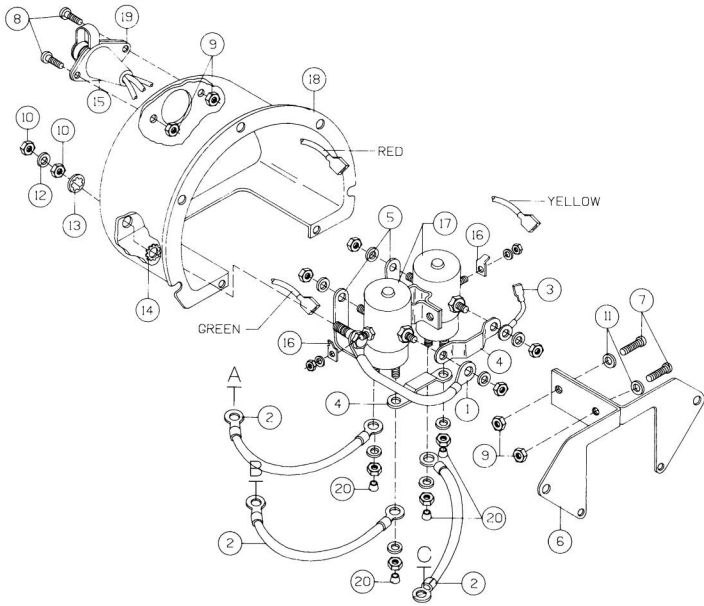

Solenoid Assembly Parts

278170 — 12V

Item No.	Qty. Req'd	Part No.	Description
1	1	280013	Cable-Bolt Ass'y.
2	3	289166	Wire Ass'y.
3	1	289091	Wire Ass'y.
4	2	364001	Strap
5	2	364002	Strap
6	1	408035	Solenoid Bracket
7	2	416216	Screw
8	2	416227	Screw
9	4	418004	Nut
10	2	418022	Nut $\frac{3}{16}$-18NC Hx.Reg.
11	2	418140	Flat Washer #10
12	1	418163	Lockwasher $\frac{3}{16}$ Med. Sect.
13	1	418164	Lockwasher $\frac{3}{16}$ Internal
14	1	418165	Lockwasher $\frac{3}{16}$ External
15	1	430013	Female Connector
16	2	440071	Terminal-Tab
17	2	440110	Solenoid-12V
18	1	472071	Cover
19	1	482029	Cover-Connector
20	4	530106	Cover-Terminal