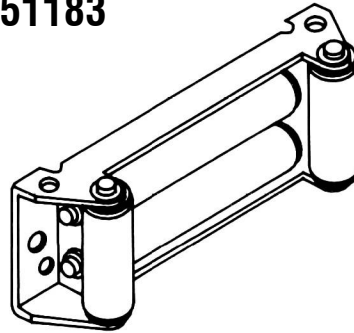

Roller Fairlead #251183

Mounting hardware included with mounting kits