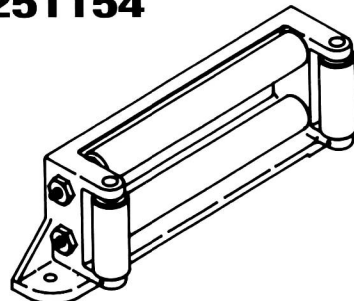

Roller Fairlead #251154

for RE 12,000 XR only

Mounting hardware included with mounting kits