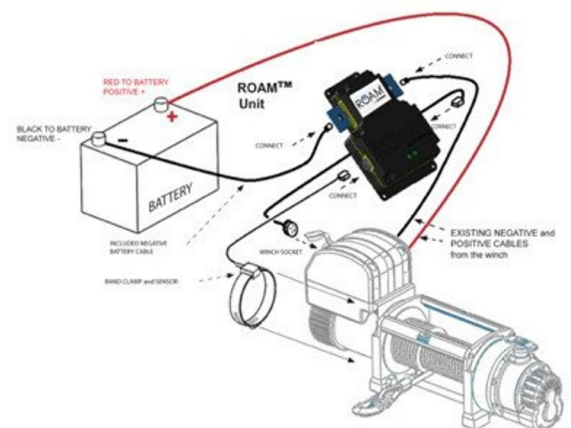

# Superwinch ROAM

*Connect your winch via Wi-Fi!*

Control your winch with Superwinch's award-winning ROAM networked system.

Operate while simultaneously monitoring critical performance data.

ROAM connects your winch to your favourite smart device.

- motor temperature (with preset warnings for your particular Superwinch)
- run time
- amp draw (with preset warnings for your particular Superwinch)
- battery voltage
- Estimated Load
- Estimated Speed
- Wireless remote control with a range over 50'
- Save winch session history
- Post winch session stats to social media and email - Facebook and Twitter
- live chat through app for tech support
- toggle between US and metric measurements
- swipe to pause winching
- Remote control limited to one device

**ROAM is hardware and software. The hardware is a logic box that mounts on your vehicle.**

**The software is downloaded from the Apple App Store or the Google Play store.**