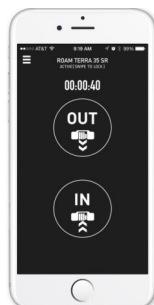

# Superwinch ROAM

*Connect your winch via Wi-Fi!*

Control your winch with Superwinch's award-winning ROAM networked system.

Operate while simultaneously monitoring critical performance data.

ROAM connects your winch to your favourite smart device.

- motor temperature (with preset warnings for your particular Superwinch)
- run time
- amp draw (with preset warnings for your particular Superwinch)
- battery voltage
- Estimated Load
- Estimated Speed
- Wireless remote control with a range over 50'
- Save winch session history
- Post winch session stats to social media and email - Facebook and Twitter
- live chat through app for tech support
- toggle between US and metric measurements
- swipe to pause winching
- Remote control limited to one device

**ROAM is hardware and software. The hardware is a logic box that mounts on your vehicle.**

**The software is downloaded from the Apple App Store or the Google Play store.**